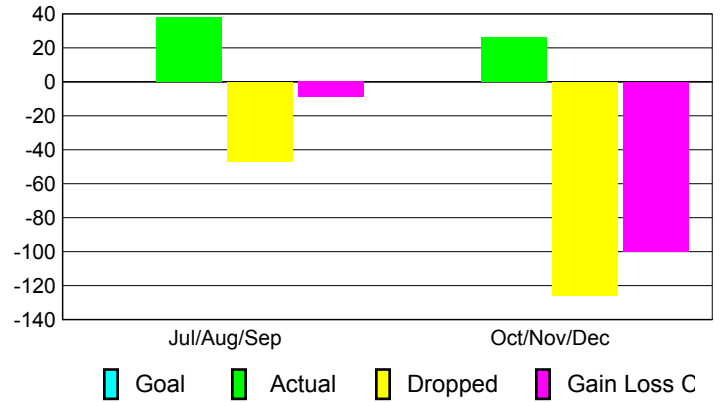

Membership Results 2010-2011

Goal, New, Dropped, Gain/Loss