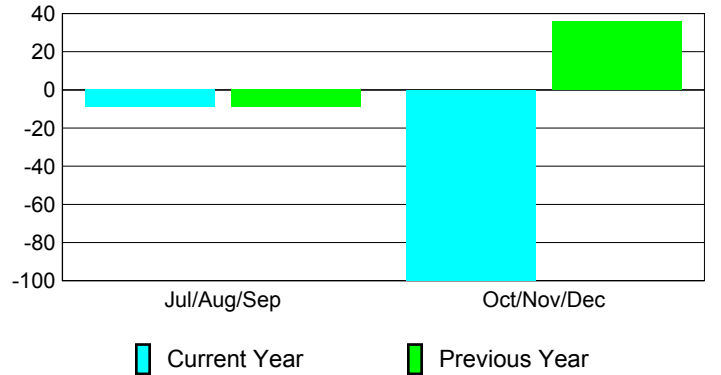

Comparison of Membership Gain/Loss

Current Year Compared to the Previous Year