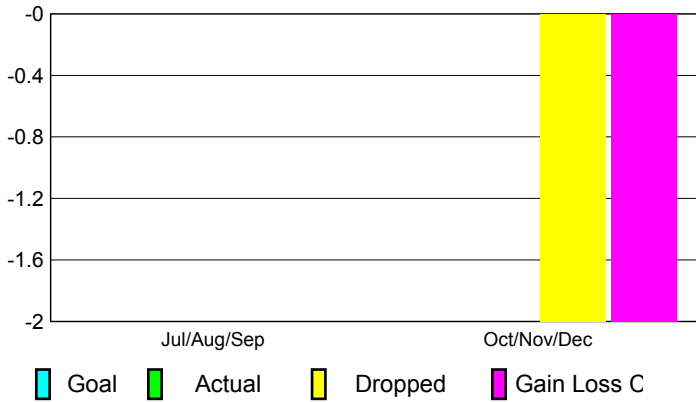

2010-2011 GMT Reports for District (or Undistricted) **District 301 E**

GMT: Doctor DATUK K NAGARATNA

Location: PHILIPPINES

GMT CA: 5

CLUBS

**Club Results
2010-2011**

**Clubs
2009-2010**

Month	New Club Goal	Actual New Clubs	Actual Dropped Clubs	Gain/Loss of Clubs	Gain/Loss of Clubs
Jul/Aug/Sep	0	0	0	0	0
Oct/Nov/Dec	0	0	-2	-2	0
Totals	0	0	-2	-2	0

Club Results 2010-2011

Goal, New, Dropped, Gain/Loss

Comparison of Club Gain/Loss

Current Year Compared to the Previous Year

YTD Status Quo Clubs 2010-2011

Status Quo Clubs Compared to Status Quo Members

MEMBERSHIP